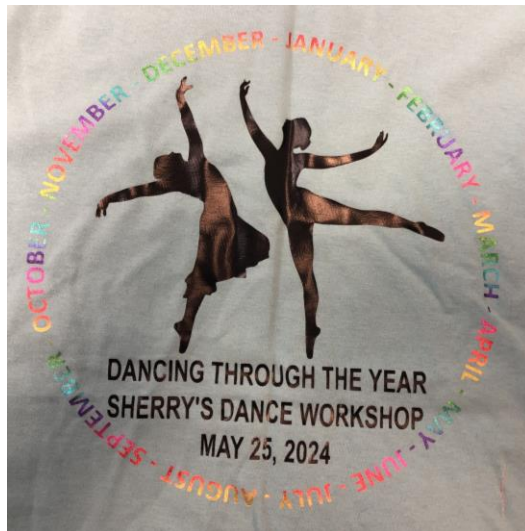

Shirt Prices:

$15 Light Blue shirt with Black and Rainbow Design
$2 Additional for extended adult sizes (XXL and larger)
Cash or Check accepted. When writing size please note child or adult.
Deadline for ordering is March 22, 2024
Shirts will be ready on or before April 15, 2024

Name	Size	Quantity	Price	Amount
Total Due				

Make Checks Payable to Andrea Harper